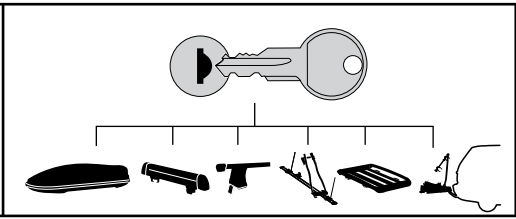

WW ▶ Thule Sweden AB, Box 69, 330 33 Hillerstorp, SWEDEN
NA ▶ Thule Inc., 42 Silvermine Road, Seymour, Connecticut 06483, USA

info@thule.com
customer.service@thule.com

www.thule.com