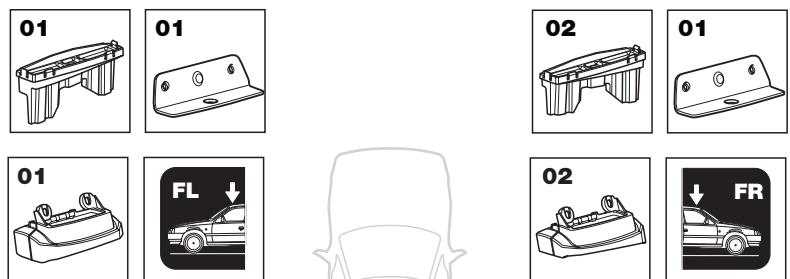

OPEL Astra, 5-dr Hatchback, 04-
OPEL Astra GTC, 3-dr Hatchback, 05-
HOLDEN Astra, 5-dr Hatchback, 04-
HOLDEN Astra GTC, 3-dr Hatchback, 05-
VAUXHALL Astra, 5-dr Hatchback, 04-
VAUXHALL Astra GTC, 3-dr Hatchback, 05-