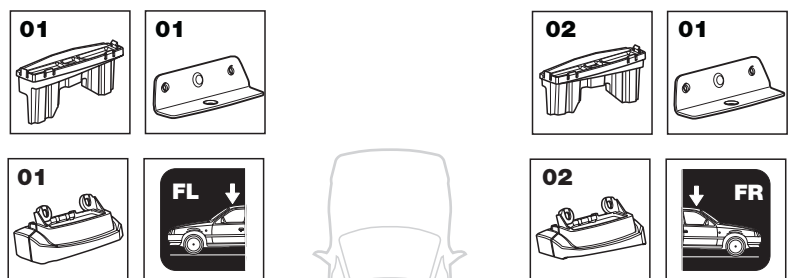

OPEL Zafira, 5-dr MPV, 05-
HOLDEN Zafira, 5-dr MPV, 05-
VAUXHALL Zafira, 5-dr MPV, 05-