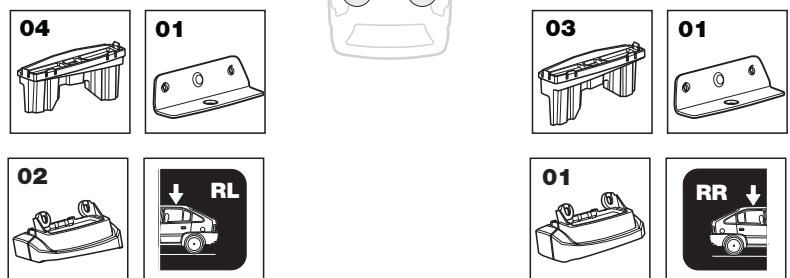

OPEL Astra, 5-dr Hatchback, 04-
OPEL Astra GTC, 3-dr Hatchback, 05-
HOLDEN Astra, 5-dr Hatchback, 04-
HOLDEN Astra GTC, 3-dr Hatchback, 05-
VAUXHALL Astra, 5-dr Hatchback, 04-
VAUXHALL Astra GTC, 3-dr Hatchback, 05-