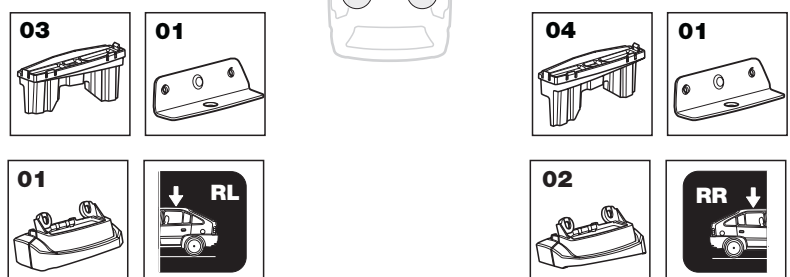

OPEL Zafira, 5-dr MPV, 05-
HOLDEN Zafira, 5-dr MPV, 05-
VAUXHALL Zafira, 5-dr MPV, 05-