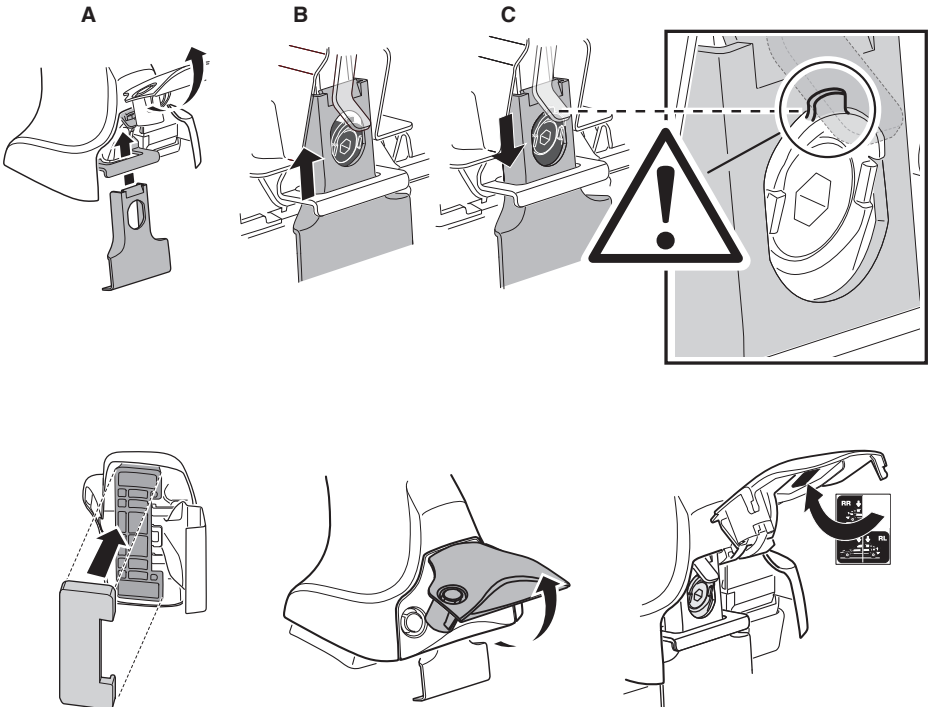

3**480R** Rapid Traverse**480** Traverse**(North America)**

	X inch	X mm
FIAT 500L, 5-dr Hatchback, 12- / *14-	40"	1016 mm

	Y inch	Y mm
FIAT 500L, 5-dr Hatchback, 12- / *14-	39 3/4"	1011 mm

4

5

FIAT 500L, 5-dr Hatchback, 12- / *14-