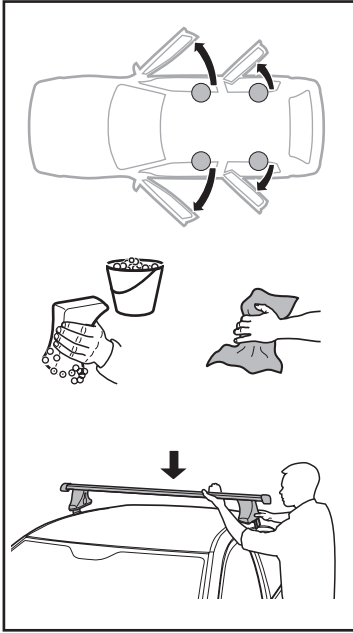

6

FIAT 500L, 5-dr Hatchback, 12- / *14-

X mm	Y mm	X inch	Y inch
240 mm	765 mm	9 1/2"	30 1/8"