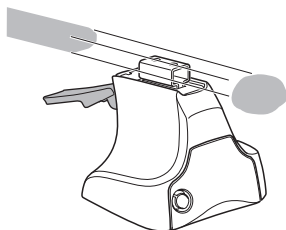

2

754 Rapid System
480R Rapid Traverse
(North America)

x4