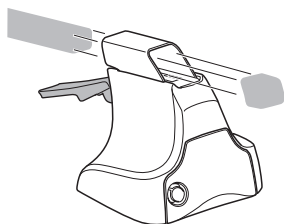

1

2

754 Rapid System
480R Rapid Traverse
(North America)

x4

x4

x4

480 Traverse
(North America)

x4