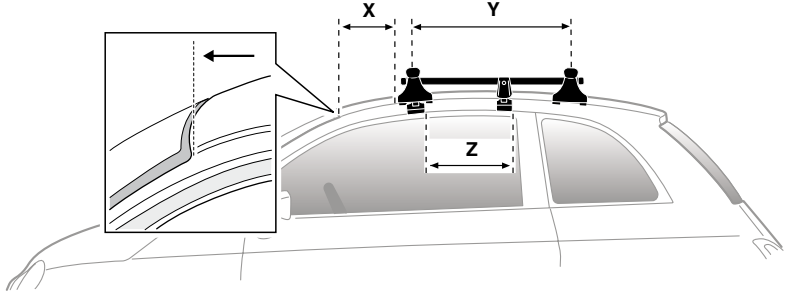

4

480R Rapid Traverse  
754 Rapid System

480 Traverse

FIAT 500, 3-dr Hatchback, 07-\*

FIAT 500, 3-dr Hatchback, 11-\*\*

SRA

5

	X mm	Y mm	Z mm	X inch	Y inch	Z inch
FIAT 500, 3-dr Hatchback, 07-*	225 mm	600 mm	350 mm	8 7/8"	23 5/8"	13 3/4"
FIAT 500, 3-dr Hatchback, 11-**	225 mm	600 mm	350 mm	8 7/8"	23 5/8"	13 3/4"