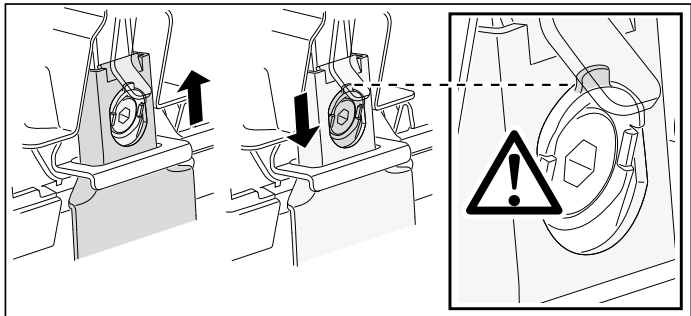

4

480R Rapid Traverse  
754 Rapid System

480 Traverse

FIAT 500, 3-dr Hatchback, 07-\*

FIAT 500, 3-dr Hatchback, 11-\*\*

SRA

5

	X mm	Y mm	Z mm	X inch	Y inch	Z inch
FIAT 500, 3-dr Hatchback, 07-*	225 mm	600 mm	350 mm	8 7/8"	23 5/8"	13 3/4"
FIAT 500, 3-dr Hatchback, 11-**	225 mm	600 mm	350 mm	8 7/8"	23 5/8"	13 3/4"