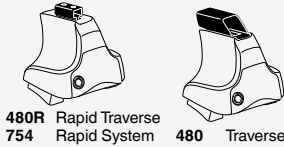

	X inch	X mm
FIAT 500, 3-dr Hatchback, 07-*	38 <sup>7</sup> / <sub>8</sub> "	986 mm
FIAT 500, 3-dr Hatchback, 11-**	38 <sup>7</sup> / <sub>8</sub> "	986 mm

**1**

**2**

	Y inch	Y mm
FIAT 500, 3-dr Hatchback, 07-*	36 <sup>5</sup> / <sub>8</sub> "	931 mm
FIAT 500, 3-dr Hatchback, 11-**	36 <sup>5</sup> / <sub>8</sub> "	931 mm

4

480R Rapid Traverse  
754 Rapid System

480 Traverse

FIAT 500, 3-dr Hatchback, 07-\*

FIAT 500, 3-dr Hatchback, 11-\*\*

SRA

5

	X mm	Y mm	Z mm	X inch	Y inch	Z inch
FIAT 500, 3-dr Hatchback, 07-*	225 mm	600 mm	350 mm	8 7/8"	23 5/8"	13 3/4"
FIAT 500, 3-dr Hatchback, 11-**	225 mm	600 mm	350 mm	8 7/8"	23 5/8"	13 3/4"