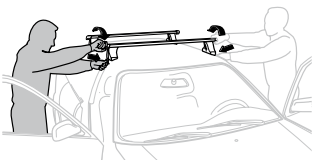

4

480R Rapid Traverse  
754 Rapid System

480 Traverse

FIAT 500, 3-dr Hatchback, 07-\*

FIAT 500, 3-dr Hatchback, 11-\*\*

SRA

5

	X mm	Y mm	Z mm	X inch	Y inch	Z inch
FIAT 500, 3-dr Hatchback, 07-*	225 mm	600 mm	350 mm	8 7/8"	23 5/8"	13 3/4"
FIAT 500, 3-dr Hatchback, 11-**	225 mm	600 mm	350 mm	8 7/8"	23 5/8"	13 3/4"