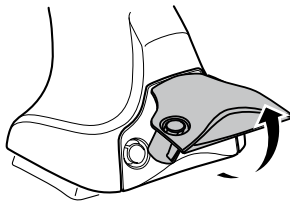

	X inch	X mm
FIAT 500, 3-dr Hatchback, 07-*	38 <sup>7</sup> / <sub>8</sub> "	986 mm
FIAT 500, 3-dr Hatchback, 11-**	38 <sup>7</sup> / <sub>8</sub> "	986 mm

**1**

**2**

	Y inch	Y mm
FIAT 500, 3-dr Hatchback, 07-*	36 <sup>5</sup> / <sub>8</sub> "	931 mm
FIAT 500, 3-dr Hatchback, 11-**	36 <sup>5</sup> / <sub>8</sub> "	931 mm

4

480R Rapid Traverse  
754 Rapid System

480 Traverse

FIAT 500, 3-dr Hatchback, 07-\*

FIAT 500, 3-dr Hatchback, 11-\*\*

SRA

5

	X mm	Y mm	Z mm	X inch	Y inch	Z inch
FIAT 500, 3-dr Hatchback, 07-*	225 mm	600 mm	350 mm	8 7/8"	23 5/8"	13 3/4"
FIAT 500, 3-dr Hatchback, 11-**	225 mm	600 mm	350 mm	8 7/8"	23 5/8"	13 3/4"