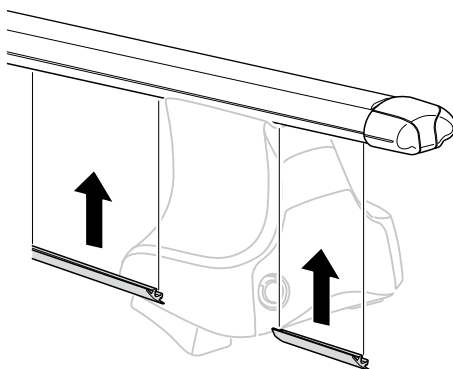

6

480R/754

480

7

x1
17 mm

THULE
SWEDEN
**ONE
KEY
SYSTEM**

		(x4)
		(x6)
		(x8)
NA		(x10)
EUR		(x12)
ASIA		

WW ▶ Thule Sweden AB, Box 69, 330 33 Hillerstorp, SWEDEN
NA ▶ Thule Inc., 42 Silvermine Road, Seymour, Connecticut 06483, USA