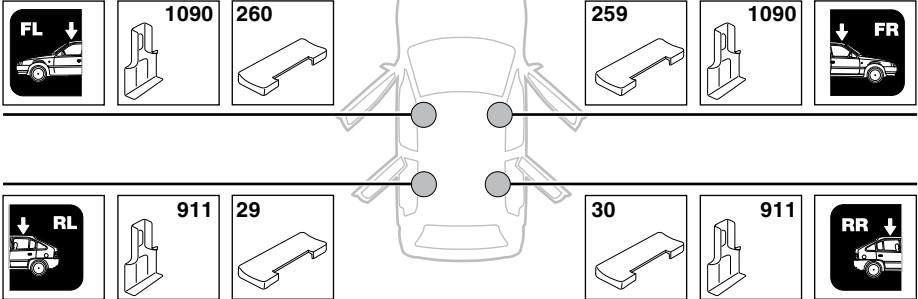

3

754 Rapid System

	X
AUDI A6, 4-dr Sedan, 04-10 / *05-11	36
AUDI S6, 4-dr Sedan, *05-11	36

	Y
AUDI A6, 4-dr Sedan, 04-10 / *05-11	36
AUDI S6, 4-dr Sedan, *05-11	36

3

480R Rapid Traverse

480 Traverse

(North America)

	X inch	X mm
AUDI A6, 4-dr Sedan, 04-10 / *05-11	39 3/4"	1011 mm
AUDI S6, 4-dr Sedan, *05-11	39 3/4"	1011 mm

	Y inch	Y mm
AUDI A6, 4-dr Sedan, 04-10 / *05-11	39 3/4"	1011 mm
AUDI S6, 4-dr Sedan, *05-11	39 3/4"	1011 mm

4

5

AUDI A6, 4-dr Sedan, 04-10 / *05-11

AUDI S6, 4-dr Sedan, *05-11