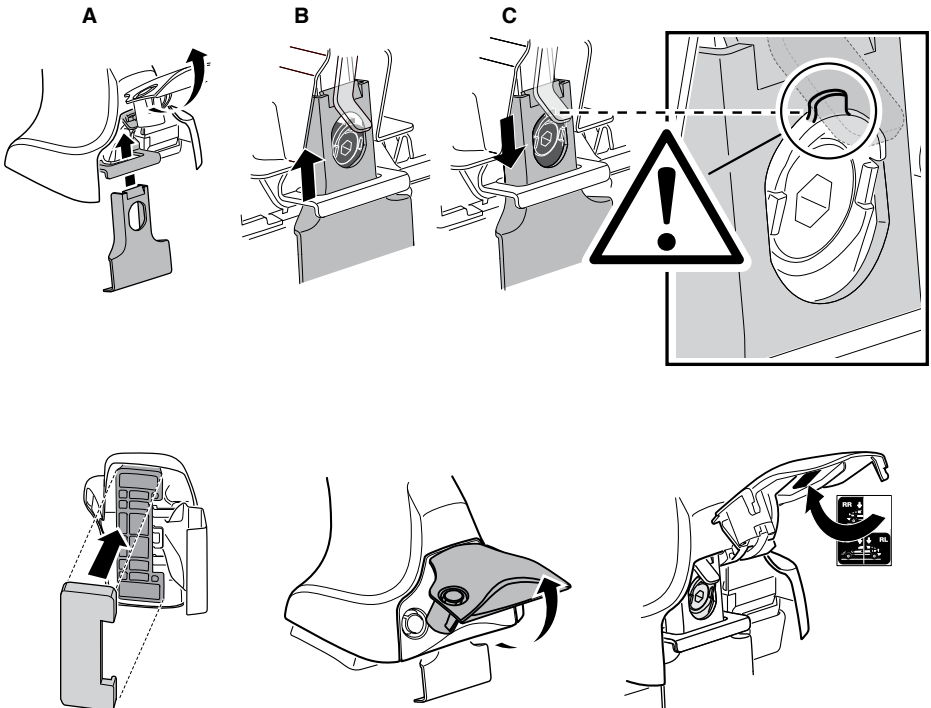

3

754 Rapid System

	X
AUDI A6, 4-dr Sedan, 04-10 / *05-11	36
AUDI S6, 4-dr Sedan, *05-11	36

	Y
AUDI A6, 4-dr Sedan, 04-10 / *05-11	36
AUDI S6, 4-dr Sedan, *05-11	36

3

480R Rapid Traverse

480 Traverse

(North America)

	X inch	X mm
AUDI A6, 4-dr Sedan, 04-10 / *05-11	39 3/4"	1011 mm
AUDI S6, 4-dr Sedan, *05-11	39 3/4"	1011 mm

	Y inch	Y mm
AUDI A6, 4-dr Sedan, 04-10 / *05-11	39 3/4"	1011 mm
AUDI S6, 4-dr Sedan, *05-11	39 3/4"	1011 mm

4

5

AUDI A6, 4-dr Sedan, 04-10 / *05-11

AUDI S6, 4-dr Sedan, *05-11