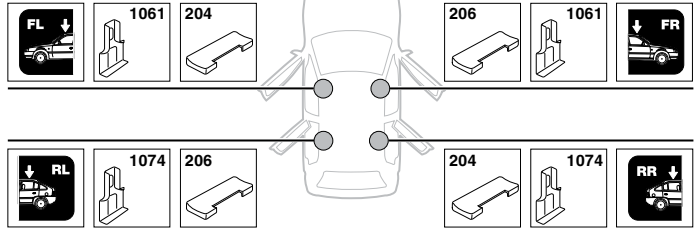

5

Audi A5, 2-dr Coupé, 07- / *08-
Audi S5, 2-dr Coupé, *08-