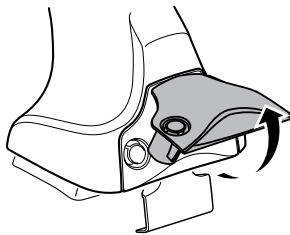

5

Audi A5, 2-dr Coupé, 07- / *08-
Audi S5, 2-dr Coupé, *08-

Audi A5 Sportback, 5-dr Hatchback, 09- / *10-
Audi S5 Sportback, 5-dr Hatchback, *10-

A

B

C