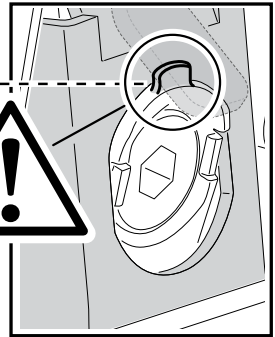

5

Audi A5, 2-dr Coupé, 07- / *08-
Audi S5, 2-dr Coupé, *08-

Audi A5 Sportback, 5-dr Hatchback, 09- / *10-
Audi S5 Sportback, 5-dr Hatchback, *10-

A

B

C