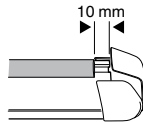

1

2

754 Rapid System
480R Rapid Traverse
(North America)

x4

x4

x4

480 Traverse
(North America)

x4