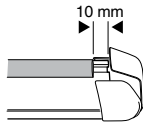

1

2

754 Rapid System
480R Rapid Traverse
(North America)

x4

x4

x4

480 Traverse
(North America)

x4