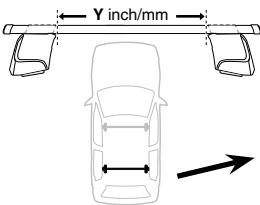

	X inch	X mm
Audi A5, 2-dr Coupé, 07- / *08-	41 "	1041 mm
Audi S5, 2-dr Coupé, *08-	41 "	1041 mm
Audi A5 Sportback, 5-dr Hatchback, 09- / *10-	41 "	1041 mm
Audi S5 Sportback, 5-dr Hatchback, *10-	41 "	1041 mm

	Y inch	Y mm
Audi A5, 2-dr Coupé, 07- / *08-	39 ³/₄ "	1011 mm
Audi S5, 2-dr Coupé, *08-	39 ³/₄ "	1011 mm
Audi A5 Sportback, 5-dr Hatchback, 09- / *10-	40 ¹/₄ "	1021 mm
Audi S5 Sportback, 5-dr Hatchback, *10-	40 ¹/₄ "	1021 mm