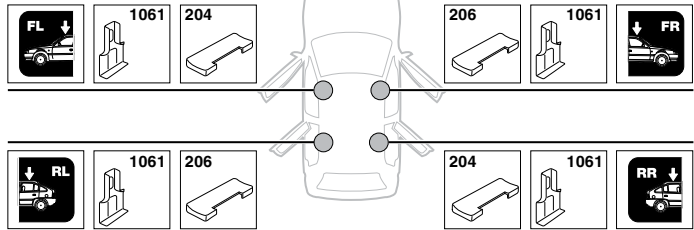

Audi A5 Sportback, 5-dr Hatchback, 09- / *10-
Audi S5 Sportback, 5-dr Hatchback, *10-