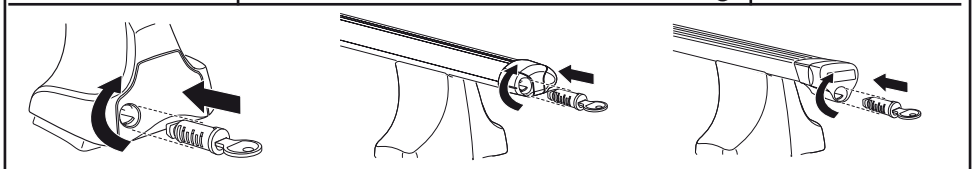

* ≈ 3 Nm

750

4 Nm

THULE
SWEDEN
**ONE
KEY
SYSTEM**

		(x4)
		(x6)
		(x8)
NA		(x10)
EUR		(x12)
ASIA		(x12)

WW ▶ Thule Sweden AB, Box 69, 330 33 Hillerstorp, SWEDEN
NA ▶ Thule Inc., 42 Silvermine Road, Seymour, Connecticut 06483, USA