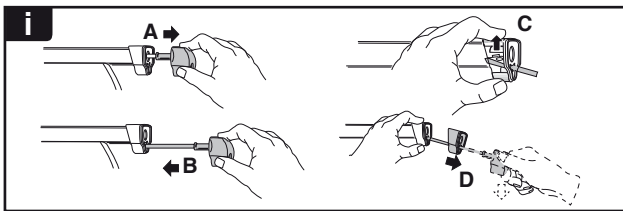

* ≈ 3 Nm

750

4 Nm

THULE
SWEDEN
**ONE
KEY
SYSTEM**

		(x4)
		(x6)
		(x8)
NA		(x10)
EUR		(x12)
ASIA		(x12)

WW ▶ Thule Sweden AB, Box 69, 330 33 Hillerstorp, SWEDEN
NA ▶ Thule Inc., 42 Silvermine Road, Seymour, Connecticut 06483, USA