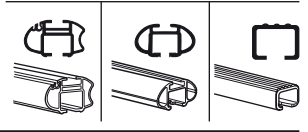

Kit 1562

HONDA Insight, 5-dr Hatchback, 09-

480R
754