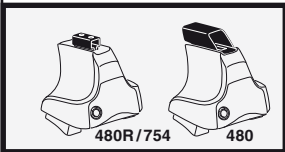

HONDA Insight, 5-dr Hatchback, 09–	X inch	X mm
	41 ³/₈"	1051 mm

HONDA Insight, 5-dr Hatchback, 09–	Y inch	Y mm
	40 ⁵/₈"	1031 mm

4

HONDA Insight, 5-dr Hatchback, 09-

5

	X mm	Y mm	X inch	Y inch
HONDA Insight, 5-dr Hatchback, 09-	300 mm	700 mm	11 3/4"	27 1/2"