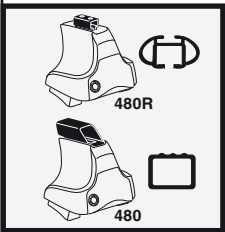

HONDA Insight, 5-dr Hatchback, 09–	X inch	X mm
	41 ³/₈"	1051 mm

HONDA Insight, 5-dr Hatchback, 09–	Y inch	Y mm
	40 ⁵/₈"	1031 mm

4

HONDA Insight, 5-dr Hatchback, 09-

5

	X mm	Y mm	X inch	Y inch
HONDA Insight, 5-dr Hatchback, 09-	300 mm	700 mm	11 3/4"	27 1/2"