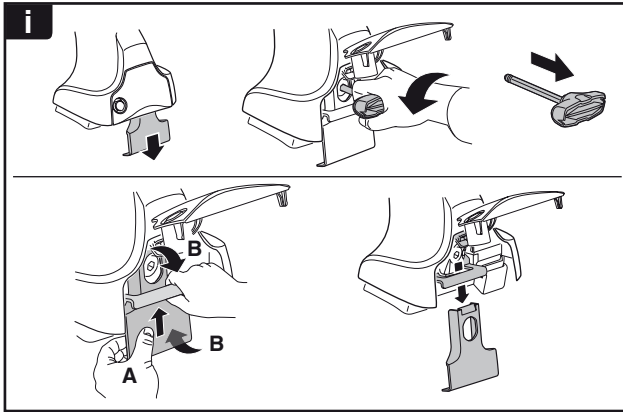

* ≈ 3 Nm

750

4 Nm

THULE
SWEDEN
**ONE
KEY
SYSTEM**

		(x4)
		(x6)
		(x8)
NA		(x10)
EUR		(x12)
ASIA		(x12)

WW ▶ Thule Sweden AB, Box 69, 330 33 Hillerstorp, SWEDEN
NA ▶ Thule Inc., 42 Silvermine Road, Seymour, Connecticut 06483, USA