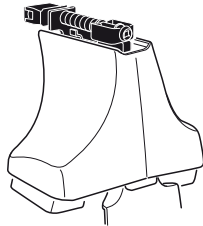

Kit 1562

HONDA Insight, 5-dr Hatchback, 09-

480R
754

480

750