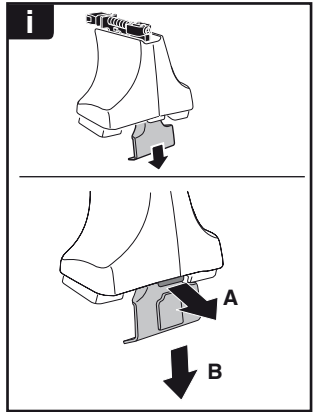

* ≈ 3 Nm

750

4 Nm

THULE
SWEDEN
**ONE
KEY
SYSTEM**

		(x4)
		(x6)
		(x8)
NA		(x10)
EUR		(x12)
ASIA		(x12)

WW ▶ Thule Sweden AB, Box 69, 330 33 Hillerstorp, SWEDEN
NA ▶ Thule Inc., 42 Silvermine Road, Seymour, Connecticut 06483, USA