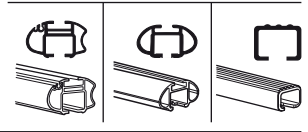

Kit 1550

ACURA RDX, 5-dr SUV, 07-*

* w/o factory rack

480R
754