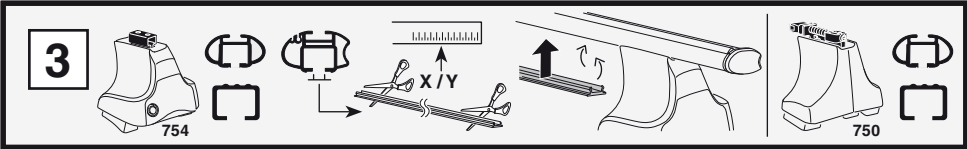

X
OPEL Insignia, 4-dr Sedan, 08-	45,5
OPEL Insignia, 5-dr Hatchback, 08-	45,5
VAUXHALL Insignia, 4-dr Sedan, 08-	45,5
VAUXHALL Insignia, 5-dr Hatchback, 08-	45,5
HOLDEN Insignia, 4-dr Sedan, 08-	45,5
HOLDEN Insignia, 5-dr Hatchback, 08-	45,5