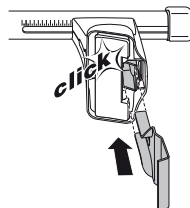

4

OPEL Insignia, 4-dr Sedan, 08-
OPEL Insignia, 5-dr Hatchback, 08-
VAUXHALL Insignia, 4-dr Sedan, 08-
VAUXHALL Insignia, 5-dr Hatchback, 08-
HOLDEN Insignia, 4-dr Sedan, 08-
HOLDEN Insignia, 5-dr Hatchback, 08-

315

1023

FL

316

1024

FR

91

1025

RL

94

1025

RR

480R/754

480

750