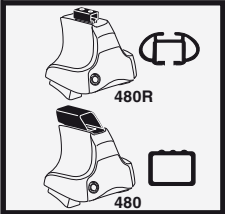

	X inch	X mm
OPEL Insignia, 4-dr Sedan, 08-	43 1/2"	1106 mm
OPEL Insignia, 5-dr Hatchback, 08-	43 1/2"	1106 mm
VAUXHALL Insignia, 4-dr Sedan, 08-	43 1/2"	1106 mm
VAUXHALL Insignia, 5-dr Hatchback, 08-	43 1/2"	1106 mm
HOLDEN Insignia, 4-dr Sedan, 08-	43 1/2"	1106 mm
HOLDEN Insignia, 5-dr Hatchback, 08-	43 1/2"	1106 mm