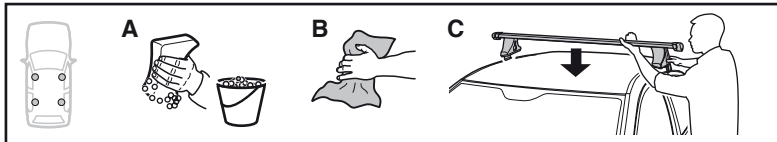

	X mm	Y mm	X inch	Y inch
OPEL Insignia, 4-dr Sedan, 08–	140 mm	715 mm	5 1/2"	28 1/8"
OPEL Insignia, 5-dr Hatchback, 08–	140 mm	715 mm	5 1/2"	28 1/8"
VAUXHALL Insignia, 4-dr Sedan, 08–	140 mm	715 mm	5 1/2"	28 1/8"
VAUXHALL Insignia, 5-dr Hatchback, 08–	140 mm	715 mm	5 1/2"	28 1/8"
HOLDEN Insignia, 4-dr Sedan, 08–	140 mm	715 mm	5 1/2"	28 1/8"
HOLDEN Insignia, 5-dr Hatchback, 08–	140 mm	715 mm	5 1/2"	28 1/8"