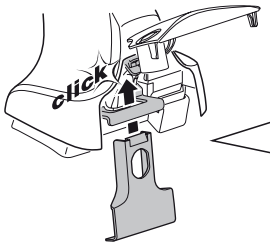

4

OPEL Insignia, 4-dr Sedan, 08-
OPEL Insignia, 5-dr Hatchback, 08-
VAUXHALL Insignia, 4-dr Sedan, 08-
VAUXHALL Insignia, 5-dr Hatchback, 08-
HOLDEN Insignia, 4-dr Sedan, 08-
HOLDEN Insignia, 5-dr Hatchback, 08-

315

1023

FL

316

1024

FR

91

1025

RL

94

1025

RR

480R/754

480