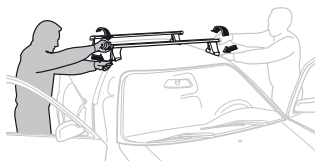

	X mm	Y mm	X inch	Y inch
OPEL Insignia, 4-dr Sedan, 08–	140 mm	715 mm	5 1/2"	28 1/8"
OPEL Insignia, 5-dr Hatchback, 08–	140 mm	715 mm	5 1/2"	28 1/8"
VAUXHALL Insignia, 4-dr Sedan, 08–	140 mm	715 mm	5 1/2"	28 1/8"
VAUXHALL Insignia, 5-dr Hatchback, 08–	140 mm	715 mm	5 1/2"	28 1/8"
HOLDEN Insignia, 4-dr Sedan, 08–	140 mm	715 mm	5 1/2"	28 1/8"
HOLDEN Insignia, 5-dr Hatchback, 08–	140 mm	715 mm	5 1/2"	28 1/8"