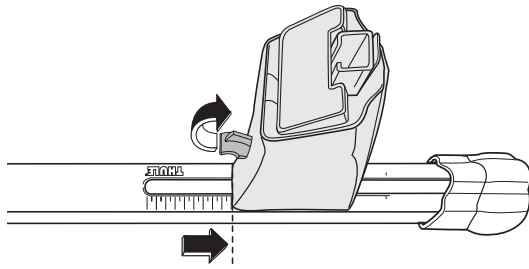

# Kit 1222

Vehicle	Front	Rear
AUDI A8, 4-dr Sedan, 95-00, 01-02	36	38
AUDI S8, 4-dr Sedan, 95-00, 01-02	36	38