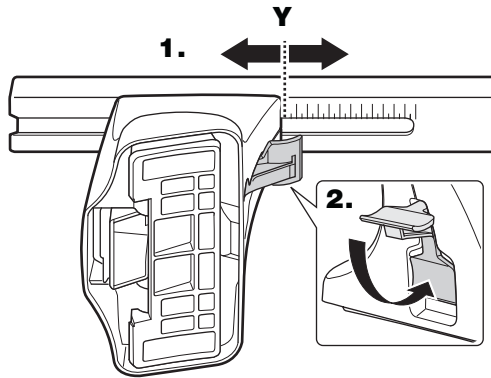

Y
CHEVROLET Cruze, 3-dr Hatchback, 01-04	31,5
CHEVROLET Cruze, 5-dr Hatchback, 01-04	31,5
SUZUKI Ignis, 3-dr Hatchback, 00-04	31,5
SUZUKI Ignis, 5-dr Hatchback, 00-04	31,5
SUZUKI Kei, 3-dr Hatchback, 99-00	19
SUZUKI Kei, 5-dr Hatchback, 99-00	19
SUZUKI Swift SE-Z, 3-dr Hatchback, 99-04	31,5
SUZUKI Swift SE-Z, 5-dr Hatchback, 99-04	31,5

4