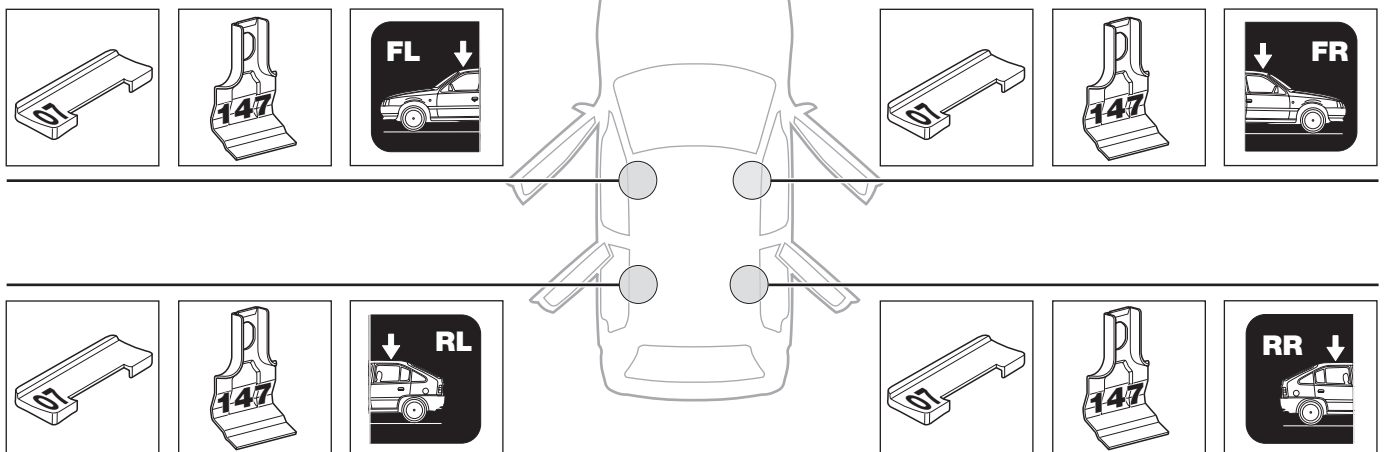

	Y
FIAT Bravissimo , 3-dr Hatchback, 96-02	25
FIAT Bravo , 3-dr Hatchback, 96-02	25
FIAT Brava , 5-dr Hatchback, 96-02	27
FIAT Marea , 4-dr Sedan, 96-02	27,5

4

FIAT Bravissimo, 3-dr Hatchback, 96-02
FIAT Bravo, 3-dr Hatchback, 96-02

FIAT Brava, 5-dr Hatchback, 96-02
FIAT Marea, 4-dr Sedan, 96-02

6

	X	Y
FIAT Bravissimo, 3-dr Hatchback, 96-02	320 mm	700 mm
FIAT Bravo, 3-dr Hatchback, 96-02	320 mm	700 mm
FIAT Brava, 5-dr Hatchback, 96-02	190 mm	650 mm
FIAT Marea, 4-dr Sedan, 96-02	230 mm	650 mm